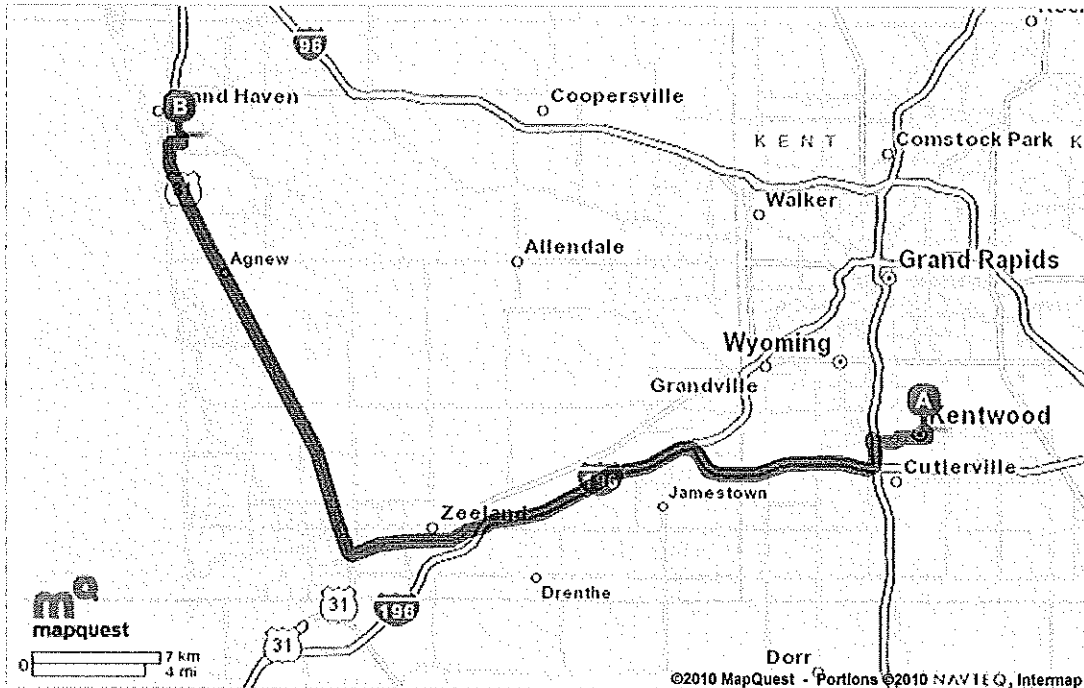

Trip to:
 1400 S Griffin St
 Grand Haven, MI 49417-2727
 45.23 miles
 52 minutes

Notes

(GRAND HAVEN)
 WHITE PINES MIDDLE SCHOOL
 616-850-6300
 616-850-6310

- |  1110 50th St SE
Kentwood, MI 49508-4701 | Miles Per Section |
|---|--------------------------|
|  1. Start out going WEST on 50TH ST SE toward BLAINE AVE SE. | go 0.02 mi |
|  2. Turn LEFT onto BLAINE AVE SE. | go 0.2 mi |
|  3. Turn RIGHT onto 52ND ST SE. | go 1.1 mi |
|  4. Stay STRAIGHT to go onto KELLOGG WOODS DR SE. | go 0.3 mi |
|  5. KELLOGG WOODS DR SE becomes 54TH ST SW. | go 0.9 mi |
|   6. Merge onto US-131 S toward KALAMAZOO.
<i>If you reach CLYDE PARK AVE SW you've gone about 0.1 miles too far</i> | go 0.9 mi |
|  7. Merge onto M-6 W / PAUL B HENRY FWY via EXIT 77 toward HOLLAND. | go 7.8 mi |
|   8. Merge onto I-196 W via the exit on the LEFT toward HOLLAND. | go 9.2 mi |
|  9. Merge onto I-196-BL W via EXIT 55 toward ZEELAND / HOLLAND. | go 5.4 mi |
|   10. Merge onto US-31 N toward MUSKEGON. | go 18.7 mi |
|  11. Turn RIGHT onto ROBBINS RD.
<i>ROBBINS RD is 0.5 miles past COMSTOCK ST</i> | go 0.5 mi |
|  12. Take the 3rd LEFT onto S GRIFFIN ST.
<i>If you reach S HOPKINS AVE you've gone about 0.1 miles too far</i> | go 0.3 mi |
|  13. 1400 S GRIFFIN ST is on the RIGHT.
<i>Your destination is just past S ALBEE ST</i>
<i>If you reach GRAND AVE you've gone a little too far</i> | go 0.01 mi |
|  1400 S Griffin St
Grand Haven, MI 49417-2727 | 45.2 mi |

Total Travel Estimate: 45.23 miles 52 minutes

All rights reserved. Use subject to License/Copyright

Directions and maps are informational only. We make no warranties on the accuracy of their content, road conditions or route usability or expeditiousness. You assume all risk of use. MapQuest and its suppliers shall not be liable to you for any loss or delay resulting from your use of MapQuest. Your use of MapQuest means you agree to our [Terms of Use](#)