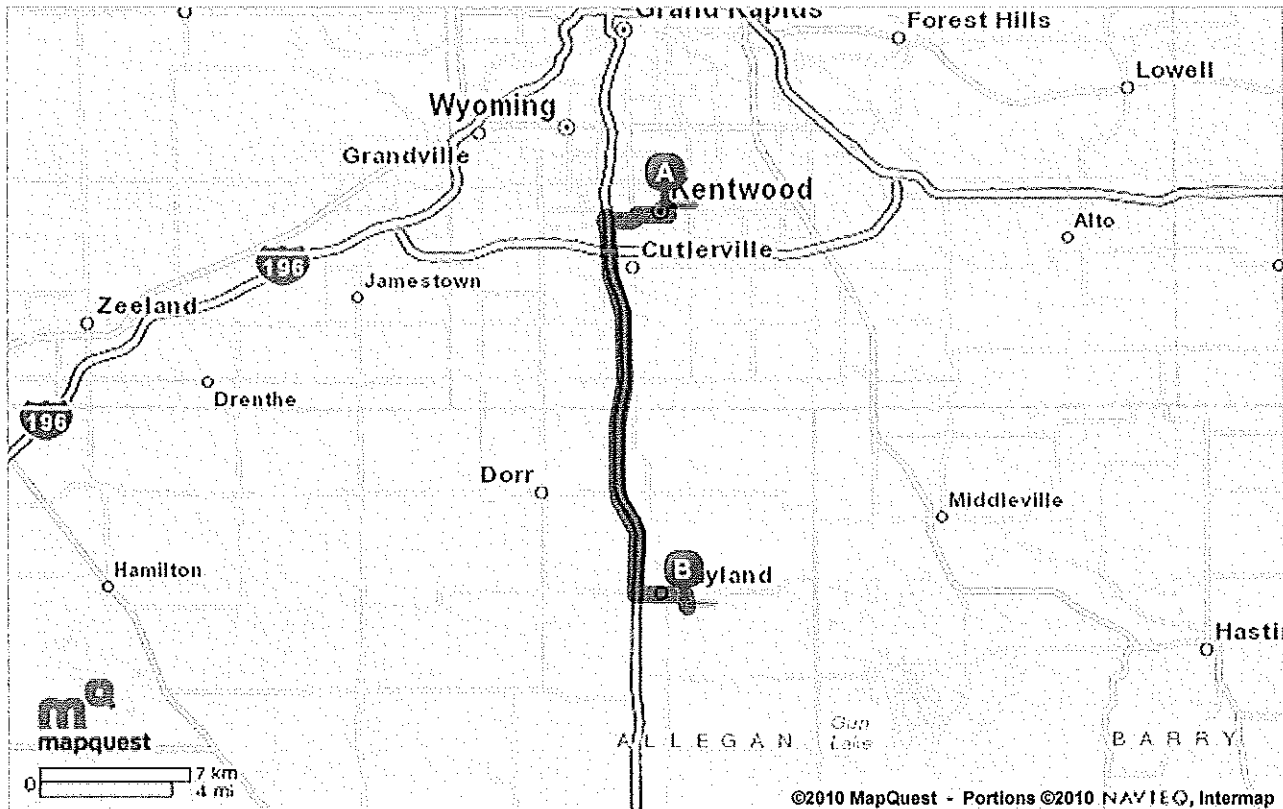

Trip to:
 701 Wildcat Dr
 Wayland, MI 49348-9102
18.35 miles
24 minutes

Notes

WAYLAND MIDDLE SCHOOL
 269-792-2306
 269-792-1102 FAX

	1110 50th St SE Kentwood, MI 49508-4701	Miles Per Section
	1. Start out going WEST on 50TH ST SE toward BLAINE AVE SE.	go 0.02 mi
	2. Turn LEFT onto BLAINE AVE SE.	go 0.2 mi
	3. Turn RIGHT onto 52ND ST SE.	go 1.1 mi
	4. Stay STRAIGHT to go onto KELLOGG WOODS DR SE.	go 0.3 mi
	5. KELLOGG WOODS DR SE becomes 54TH ST SW.	go 0.9 mi
	6. Merge onto US-131 S toward KALAMAZOO. <i>If you reach CLYDE PARK AVE SW you've gone about 0.1 miles too far</i>	go 13.6 mi
	7. Take the 135TH AVE exit, EXIT 64, toward WAYLAND.	go 0.2 mi
	8. Turn LEFT onto 135TH AVE / W SUPERIOR ST. <i>If you reach US-131 S you've gone about 0.1 miles too far</i>	go 1.7 mi
	9. Turn RIGHT onto WILDCAT DR. <i>WILDCAT DR is 0.2 miles past STANDISH DR</i>	go 0.4 mi
	10. 701 WILDCAT DR is on the LEFT. <i>If you reach 133RD AVE you've gone about 0.3 miles too far</i>	go 0.01 mi
	701 Wildcat Dr Wayland, MI 49348-9102	18.3 mi

Total Travel Estimate: 18.35 miles 24 minutes

All rights reserved. Use subject to License/Copyright

Directions and maps are informational only. We make no warranties on the accuracy of their content, road conditions or route usability or expeditiousness. You assume all risk of use. MapQuest and its suppliers shall not be liable to you for any loss or delay resulting from your use of MapQuest. Your use of MapQuest means you agree to our [Terms of Use](#)