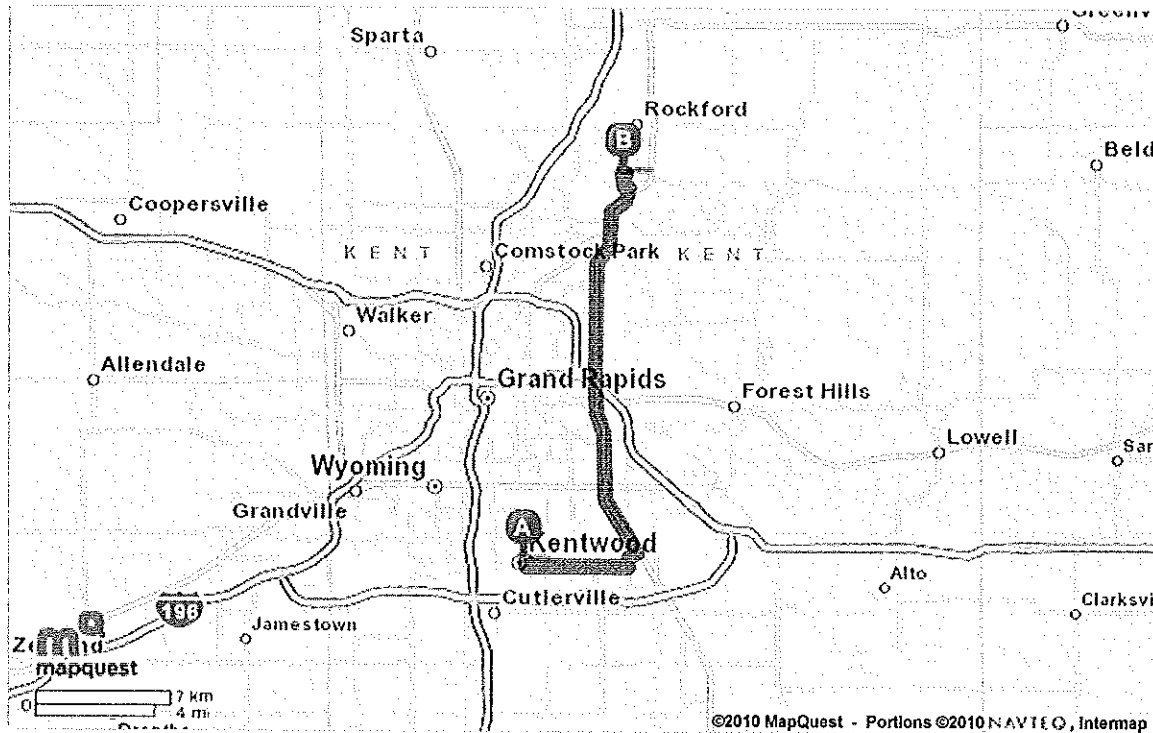

**Trip to:**  
 4100 Kroes St NE  
 Rockford, MI 49341-9295  
 20.79 miles  
 32 minutes

Notes

ROCKFORD HIGH SCHOOL  
 616-863-6030  
 616-866-5997 FAX

	<b>1110 50th St SE</b> Kentwood, MI 49508-4701	<b>Miles Per Section</b>
●	1. Start out going WEST on 50TH ST SE toward BLAINE AVE SE.	go 0.02 mi
	2. Turn LEFT onto BLAINE AVE SE.	go 0.2 mi
	3. Turn LEFT onto 52ND ST SE.	go 3.7 mi
	4. Turn LEFT onto E PARIS AVE SE. <i>E PARIS AVE SE is 0.1 miles past BAILEY CENTER DR SE</i>	go 0.4 mi
	5. Stay STRAIGHT to go onto BARDEN ST SE.	go 0.4 mi
	6. Turn LEFT onto BROADMOOR AVE SE / M-37 N. Continue to follow M-37 N.	go 7.0 mi
	7. M-37 N becomes M-44 N.	go 7.7 mi
	8. Turn LEFT onto NORTHLAND DR NE. <i>NORTHLAND DR NE is 0.1 miles past BREWER AVE NE</i>	go 0.5 mi
	9. Take the 1st LEFT onto KUTTSHILL DR NE. <i>If you reach PETERSEN VALLEY DR NE you've gone a little too far</i>	go 0.2 mi
	10. Take the 1st RIGHT onto BREWER AVE NE. <i>If you reach WOODHILLS DR NE you've gone about 0.1 miles too far</i>	go 0.5 mi
	11. Turn RIGHT onto KROES ST NE.	go 0.1 mi
●	12. 4100 KROES ST NE is on the RIGHT. <i>Your destination is just past ALLES NE</i>	go 0.01 mi

All rights reserved. Use subject to [License/Copyright](#)

Directions and maps are informational only. We make no warranties on the accuracy of their content, road conditions or route usability or expeditiousness. You assume all risk of use. MapQuest and its suppliers shall not be liable to you for any loss or delay resulting from your use of MapQuest. Your use of MapQuest means you agree to our [Terms of Use](#)