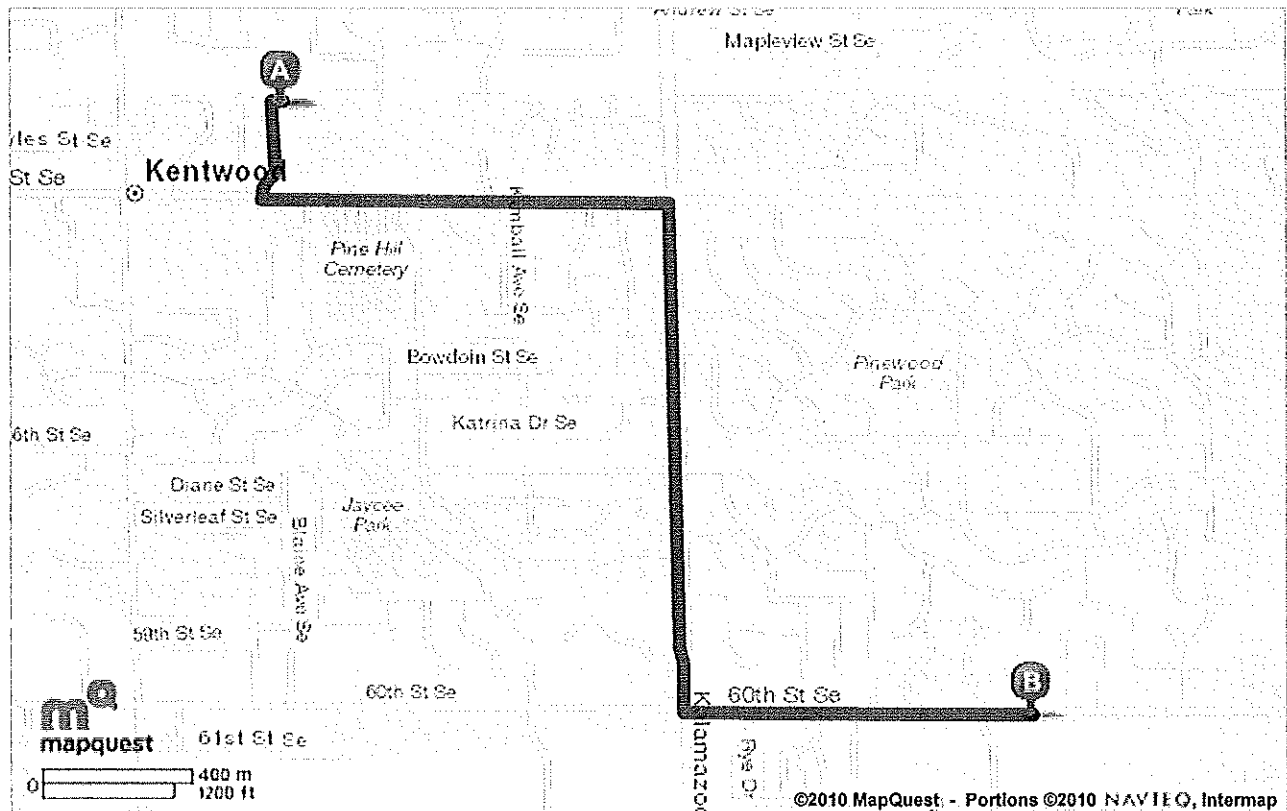

**Trip to:**  
 2100 60th St SE  
 Kentwood, MI 49508-6606  
**2.60 miles**  
**6 minutes**

**Notes**

PINEWOOD MIDDLE SCHOOL  
 616-455-1224  
 616-455-2054 FAX

		<b>Miles Per Section</b>
	<b>1110 50th St SE</b> Kentwood, MI 49508-4701	
●	1. Start out going WEST on 50TH ST SE toward BLAINE AVE SE.	go 0.02 mi
	2. Turn LEFT onto BLAINE AVE SE.	go 0.2 mi
	3. Turn LEFT onto 52ND ST SE.	go 0.7 mi
	4. Turn RIGHT onto KALAMAZOO AVE SE. <i>KALAMAZOO AVE SE is just past NEWCASTLE DR SE</i>	go 1.0 mi
	5. Turn LEFT onto 60TH ST SE. <i>60TH ST SE is just past HIDDEN VALLEY DR SE</i>	go 0.6 mi
●	6. 2100 60TH ST SE is on the RIGHT. <i>Your destination is just past VALLEY LANE DR SE</i> <i>If you reach CASTLE BROOK AVE SE you've gone a little too far</i>	go 0.01 mi
	<b>2100 60th St SE</b> Kentwood, MI 49508-6606	2.6 mi

**Total Travel Estimate: 2.60 miles 6 minutes**

All rights reserved. Use subject to License/Copyright

Directions and maps are informational only. We make no warranties on the accuracy of their content, road conditions or route usability or expeditiousness. You assume all risk of use. MapQuest and its suppliers shall not be liable to you for any loss or delay resulting from your use of MapQuest. Your use of MapQuest means you agree to our [Terms of Use](#)