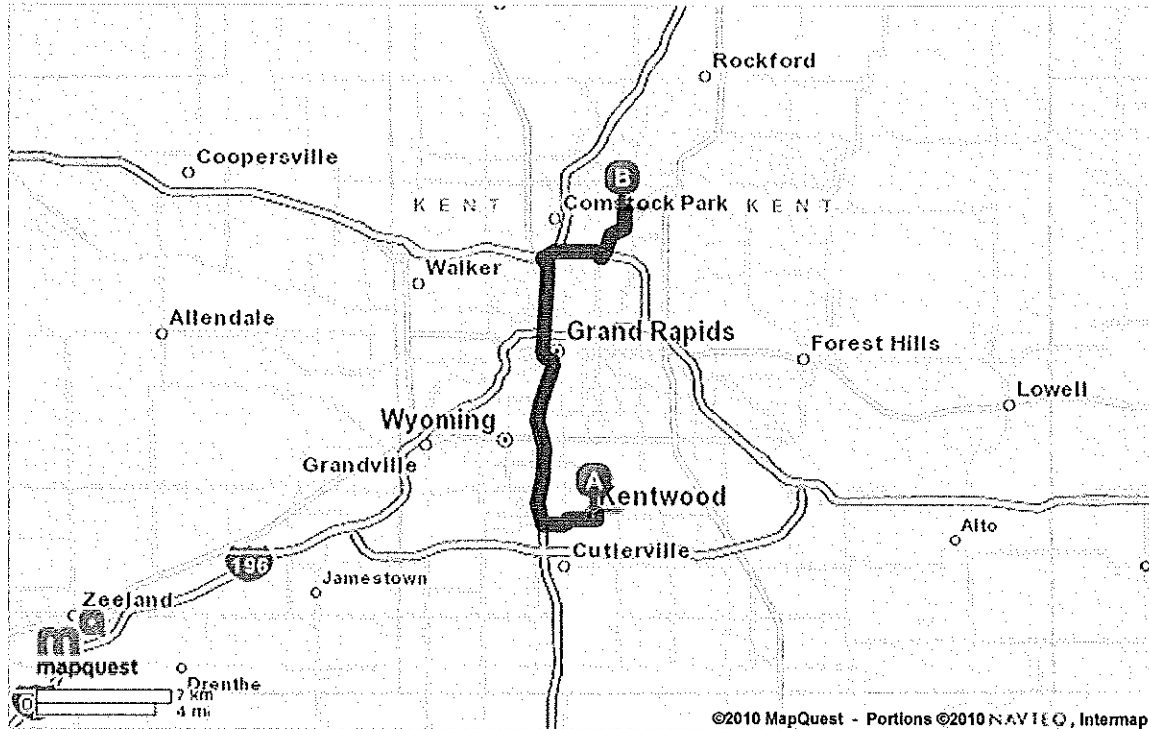

**Trip to:**  
 4451 Hunsberger Ave NE  
 Grand Rapids, MI 49525-6126  
 17.84 miles  
 26 minutes

Notes

NORTHVIEW HIGH SCHOOL  
 616-363-4857  
 616-361-3497

	<b>1110 50th St SE</b> Kentwood, MI 49508-4701	<b>Miles Per Section</b>
●	1. Start out going WEST on 50TH ST SE toward BLAINE AVE SE.	go 0.02 mi
↶	2. Turn LEFT onto BLAINE AVE SE.	go 0.2 mi
↷	3. Turn RIGHT onto 52ND ST SE.	go 1.1 mi
↑	4. Stay STRAIGHT to go onto KELLOGG WOODS DR SE.	go 0.3 mi
↑	5. KELLOGG WOODS DR SE becomes 54TH ST SW.	go 0.7 mi
↑	6. Merge onto US-131 N toward GD RAPIDS. <i>If you reach CLYDE PARK AVE SW you've gone about 0.2 miles too far</i>	go 10.3 mi
	7. Merge onto I-96 E via EXIT 89 on the LEFT toward LANSING.	go 2.8 mi
	8. Take the PLAINFIELD AVE exit, EXIT 33, toward M-44-CONNECTOR.	go 0.2 mi
	9. Take the ramp toward M-44-CONN.	go 0.05 mi
↷	10. Turn SLIGHT RIGHT onto PLAINFIELD AVE NE.	go 1.5 mi
↶	11. Turn LEFT onto HUNSBERGER AVE NE. <i>HUNSBERGER AVE NE is just past VINEYARD AVE NE</i>	go 0.6 mi
●	12. 4451 HUNSBERGER AVE NE is on the LEFT. <i>If you reach AIRWAY ST NE you've gone about 0.1 miles too far</i>	go 0.01 mi
	<b>4451 Hunsberger Ave NE</b> Grand Rapids, MI 49525-6126	17.8 mi

Total Travel Estimate: **17.84 miles** 26 minutes

All rights reserved. Use subject to License/Copyright

Directions and maps are informational only. We make no warranties on the accuracy of their content, road conditions or route usability or expeditiousness. You assume all risk of use. MapQuest and its suppliers shall not be liable to you for any loss or delay resulting from your use of MapQuest. Your use of MapQuest means you agree to our [Terms of Use](#)