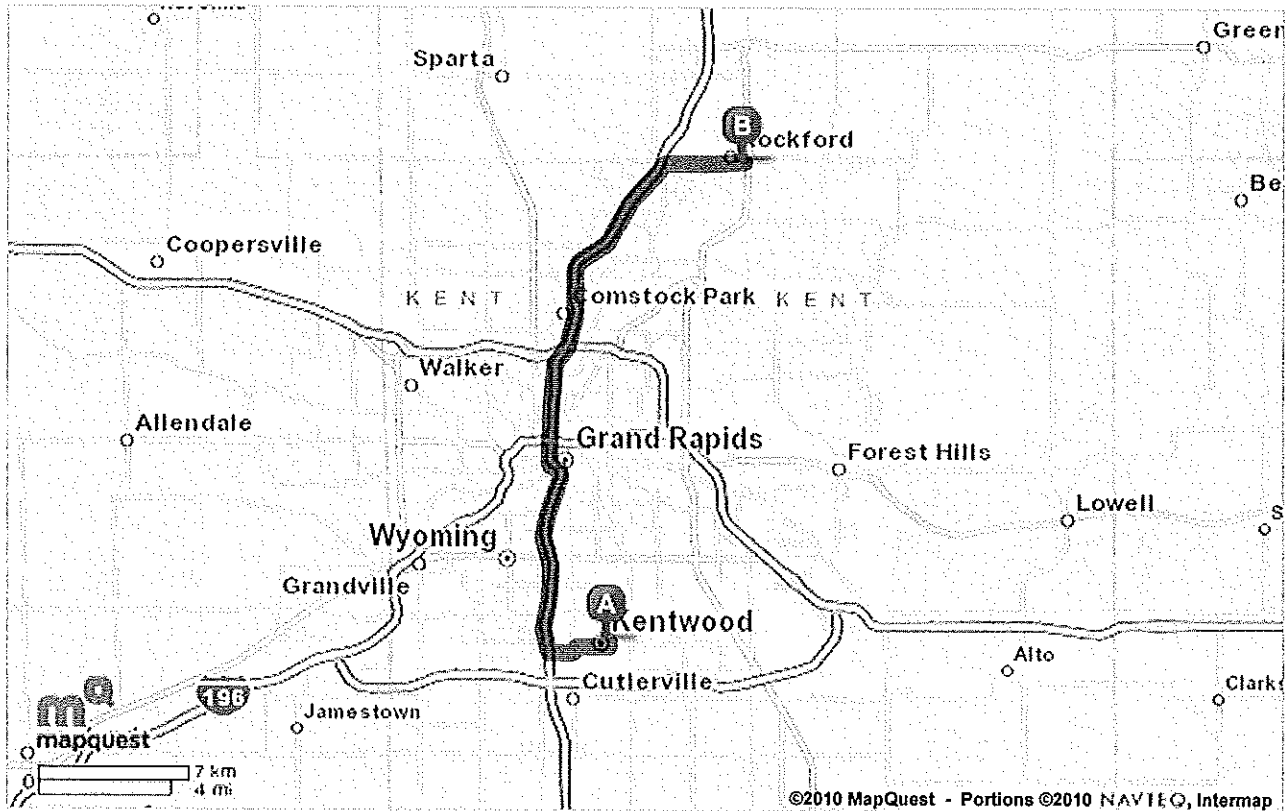

Trip to:
 397 E Division St
 Rockford, MI 49341-1305
 24.05 miles
 30 minutes

Notes

NORTH ROCKFORD MIDDLE SCHOOL
 616-863-6300
 616-866-5998 FAX

		Miles Per Section
	1110 50th St SE Kentwood, MI 49508-4701	
	1. Start out going WEST on 50TH ST SE toward BLAINE AVE SE.	go 0.02 mi
	2. Turn LEFT onto BLAINE AVE SE.	go 0.2 mi
	3. Turn RIGHT onto 52ND ST SE.	go 1.1 mi
	4. Stay STRAIGHT to go onto KELLOGG WOODS DR SE.	go 0.3 mi
	5. KELLOGG WOODS DR SE becomes 54TH ST SW.	go 0.7 mi
	6. Merge onto US-131 N toward GD RAPIDS. <i>If you reach CLYDE PARK AVE SW you've gone about 0.2 miles too far</i>	go 18.6 mi
	7. Take the 10 MILE RD exit, EXIT 97, toward ROCKFORD.	go 0.4 mi
	8. Turn RIGHT onto 10 MILE RD NE.	go 1.4 mi
	9. 10 MILE RD NE becomes W DIVISION ST NE.	go 1.3 mi
	10. 397 E DIVISION ST is on the LEFT. <i>If you reach WOLVERINE BLVD NE you've gone about 0.1 miles too far</i>	go 0.01 mi
	397 E Division St Rockford, MI 49341-1305	24.0 mi

Total Travel Estimate: **24.05 miles** 30 minutes

All rights reserved. Use subject to License/Copyright

Directions and maps are informational only. We make no warranties on the accuracy of their content, road conditions or route usability or expeditiousness. You assume all risk of use. MapQuest and its suppliers shall not be liable to you for any loss or delay resulting from your use of MapQuest. Your use of MapQuest means you agree to our [Terms of Use](#)