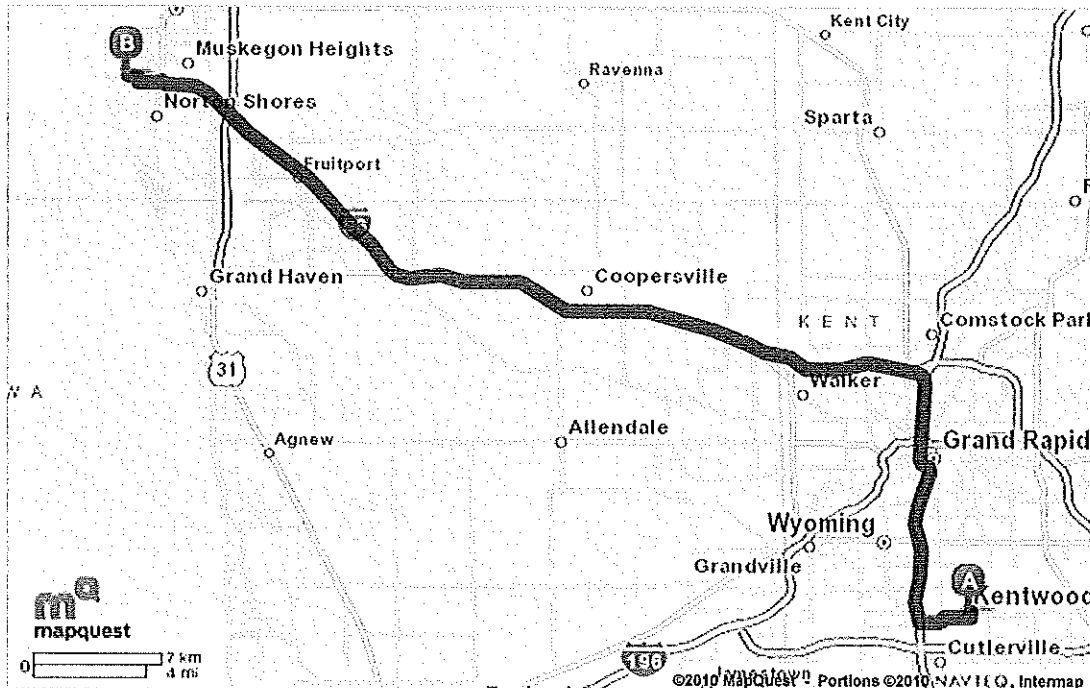

Trip to:  
1700 Woodside Rd  
Muskegon, MI 49441-3732  
48.70 miles  
55 minutes

## Notes

MONA SHORES JUNIOR HIGH  
231-759-8506  
231-755-0514 FAX

	1110 50th St SE Kentwood, MI 49508-4701	Miles Per Section
●	1. Start out going WEST on 50TH ST SE toward BLAINE AVE SE.	go 0.02 mi
↶	2. Turn LEFT onto BLAINE AVE SE.	go 0.2 mi
↷	3. Turn RIGHT onto 52ND ST SE.	go 1.1 mi
↑	4. Stay STRAIGHT to go onto KELLOGG WOODS DR SE.	go 0.3 mi
↑	5. KELLOGG WOODS DR SE becomes 54TH ST SW.	go 0.7 mi
↗	 6. Merge onto US-131 N toward GD RAPIDS. <i>If you reach CLYDE PARK AVE SW you've gone about 0.2 miles too far</i>	go 10.3 mi
	 7. Merge onto I-96 W via EXIT 89 on the LEFT toward ALPINE AVE / NEWAGO / MUSKEGON.	go 31.3 mi
↗	 8. Merge onto S SEAWAY DR / US-31-BR N.	go 3.2 mi
↶	 9. Make a U-TURN onto US-31-BR S / W SEAWAY DR. <i>If you reach W CLEVELAND AVE you've gone about 0.1 miles too far</i>	go 0.06 mi
↷	10. Turn SLIGHT RIGHT onto W NORTON AVE.	go 0.9 mi
↷	11. Turn RIGHT onto ROYAL OAK RD. <i>ROYAL OAK RD is 0.1 miles past YORK ST</i>	go 0.3 mi
↷	12. Turn RIGHT onto ROOSEVELT RD.	go 0.03 mi
↶	13. Turn SHARP LEFT onto WOODSIDE RD. <i>If you reach GLENSIDE BLVD you've gone about 0.1 miles too far</i>	go 0.3 mi
●	14. 1700 WOODSIDE RD is on the RIGHT. <i>Your destination is just past WICKHAM DR If you reach ESTES ST you've gone about 0.1 miles too far</i>	go 0.01 mi
	1700 Woodside Rd Muskegon, MI 49441-3732	48.7 mi

Total Travel Estimate: **48.70 miles** 55 minutes

All rights reserved. Use subject to License/Copyright

Directions and maps are informational only. We make no warranties on the accuracy of their content, road conditions or route usability or expeditiousness. You assume all risk of use. MapQuest and its suppliers shall not be liable to you for any loss or delay resulting from your use of MapQuest. Your use of MapQuest means you agree to our [Terms of Use](#)