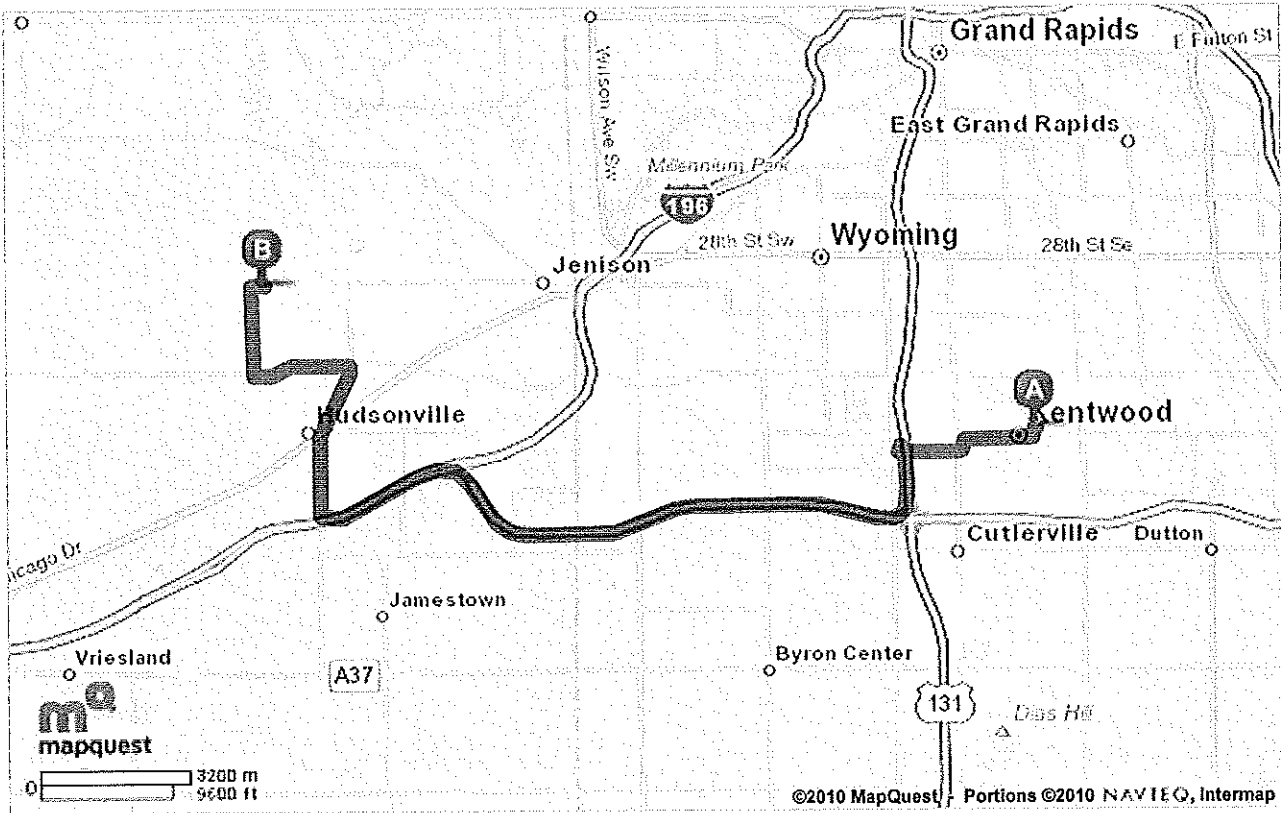

All rights reserved. Use subject to License/Copyright

Directions and maps are informational only. We make no warranties on the accuracy of their content, road conditions or route usability or expeditiousness. You assume all risk of use. MapQuest and its suppliers shall not be liable to you for any loss or delay resulting from your use of MapQuest. Your use of MapQuest means you agree to our [Terms of Use](#)

**HUDSONVILLE MIDDLE SCHOOL
3835 BALDWIN STREET
HUDSONVILLE, MI 49426
616-669-7750
616-669-7755 FAX**