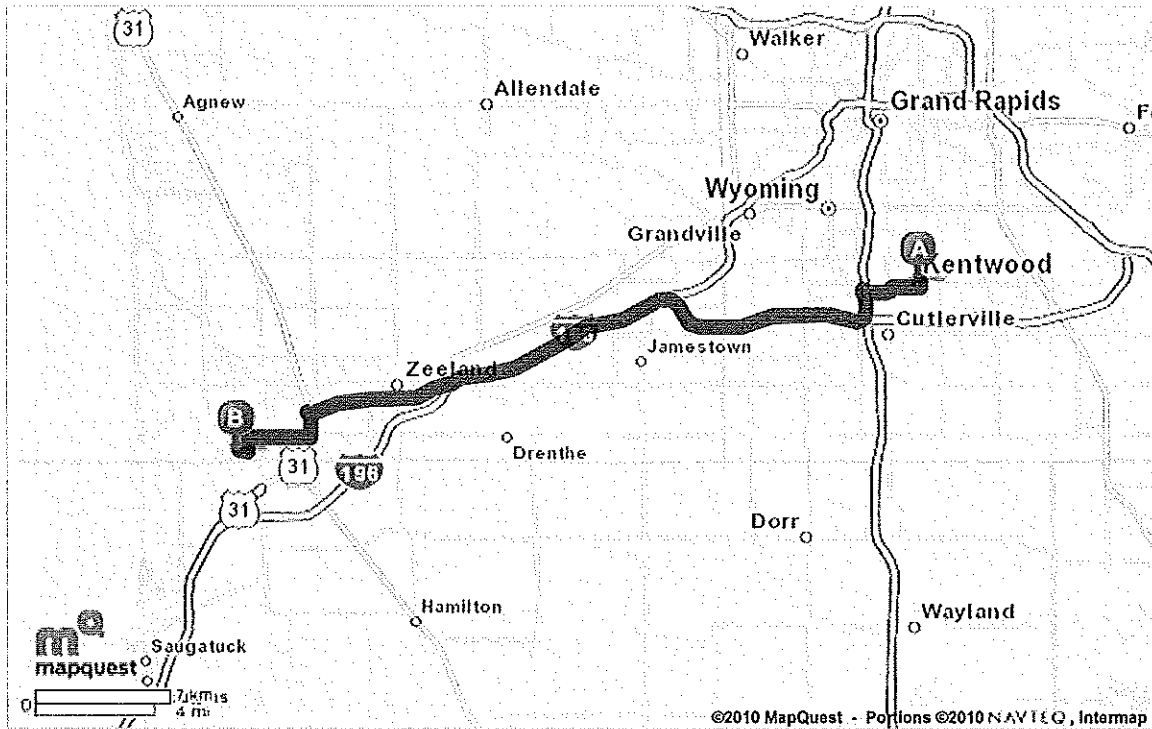

All rights reserved. Use subject to License/Copyright

Directions and maps are informational only. We make no warranties on the accuracy of their content, road conditions or route usability or expeditiousness. You assume all risk of use. MapQuest and its suppliers shall not be liable to you for any loss or delay resulting from your use of MapQuest. Your use of MapQuest means you agree to our [Terms of Use](#)

**HOLLAND WEST MIDDLE SCHOOL
500 WEST 24TH STREET
HOLLAND, MI 49423
616-494-2350
616-393-7544 FAX**