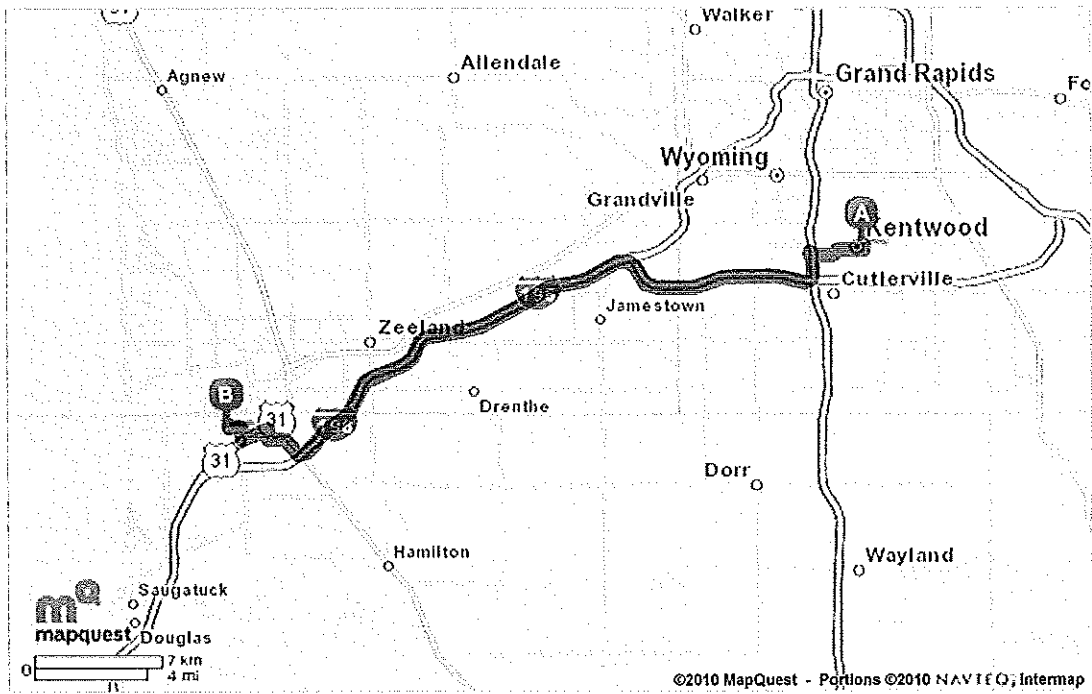

All rights reserved. Use subject to License/Copyright

Directions and maps are informational only. We make no warranties on the accuracy of their content, road conditions or route usability or expeditiousness. You assume all risk of use. MapQuest and its suppliers shall not be liable to you for any loss or delay resulting from your use of MapQuest. Your use of MapQuest means you agree to our [Terms of Use](#)

HOLLAND CHRISTIAN SCHOOLS
950 OTTAWA AVE.
HOLLAND, MI 49423
616-820-3205
616-820-3210 FAX