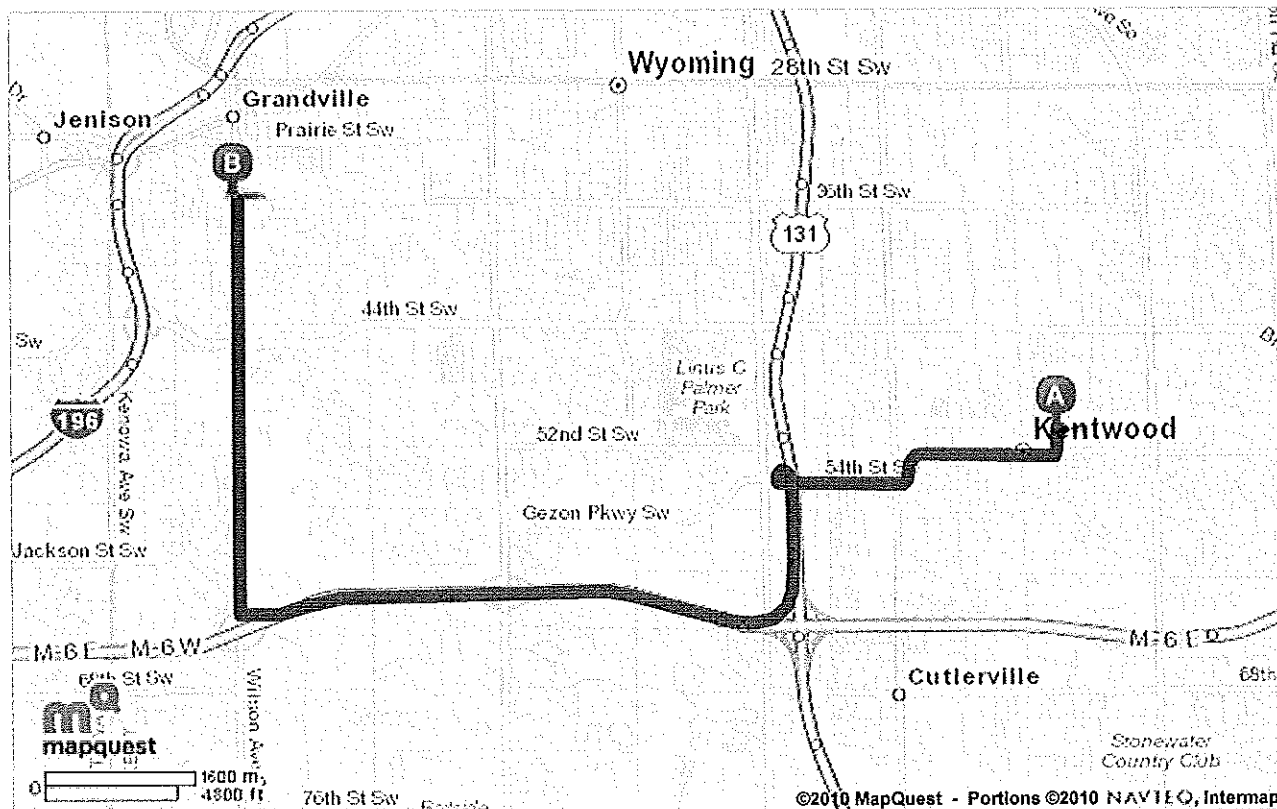

**Trip to:**  
 3535 Wilson Ave SW  
 Grandville, MI 49418-1872  
**11.43 miles**  
**19 minutes**

Notes

GRANDVILLE MIDDLE SCHOOL  
 616-254-6610  
 616-254-6613 FAX

		Miles Per Section
●	1. Start out going WEST on 50TH ST SE toward BLAINE AVE SE.	go 0.02 mi
	2. Turn LEFT onto BLAINE AVE SE.	go 0.2 mi
	3. Turn RIGHT onto 52ND ST SE.	go 1.1 mi
	4. Stay STRAIGHT to go onto KELLOGG WOODS DR SE.	go 0.3 mi
	5. KELLOGG WOODS DR SE becomes 54TH ST SW.	go 0.9 mi
	6. Merge onto US-131 S toward KALAMAZOO. <i>If you reach CLYDE PARK AVE SW you've gone about 0.1 miles too far</i>	go 0.9 mi
	7. Merge onto M-6 W / PAUL B HENRY FWY via EXIT 77 toward HOLLAND.	go 4.2 mi
	8. Take the WILSON AVE exit, EXIT 3, toward GRANDVILLE.	go 0.5 mi
	9. Turn RIGHT onto WILSON AVE SW. <i>If you reach M-6 W you've gone about 0.4 miles too far</i>	go 3.4 mi
●	10. 3535 WILSON AVE SW is on the LEFT. <i>Your destination is just past KIOWA CT SW If you reach N BIG SPRING DR SW you've gone a little too far</i>	go 0.01 mi
	<b>3535 Wilson Ave SW</b> Grandville, MI 49418-1872	11.4 mi

Total Travel Estimate: **11.43 miles 19 minutes**

All rights reserved. Use subject to License/Copyright

Directions and maps are informational only. We make no warranties on the accuracy of their content, road conditions or route usability or expeditiousness. You assume all risk of use. MapQuest and its suppliers shall not be liable to you for any loss or delay resulting from your use of MapQuest. Your use of MapQuest means you agree to our [Terms of Use](#)