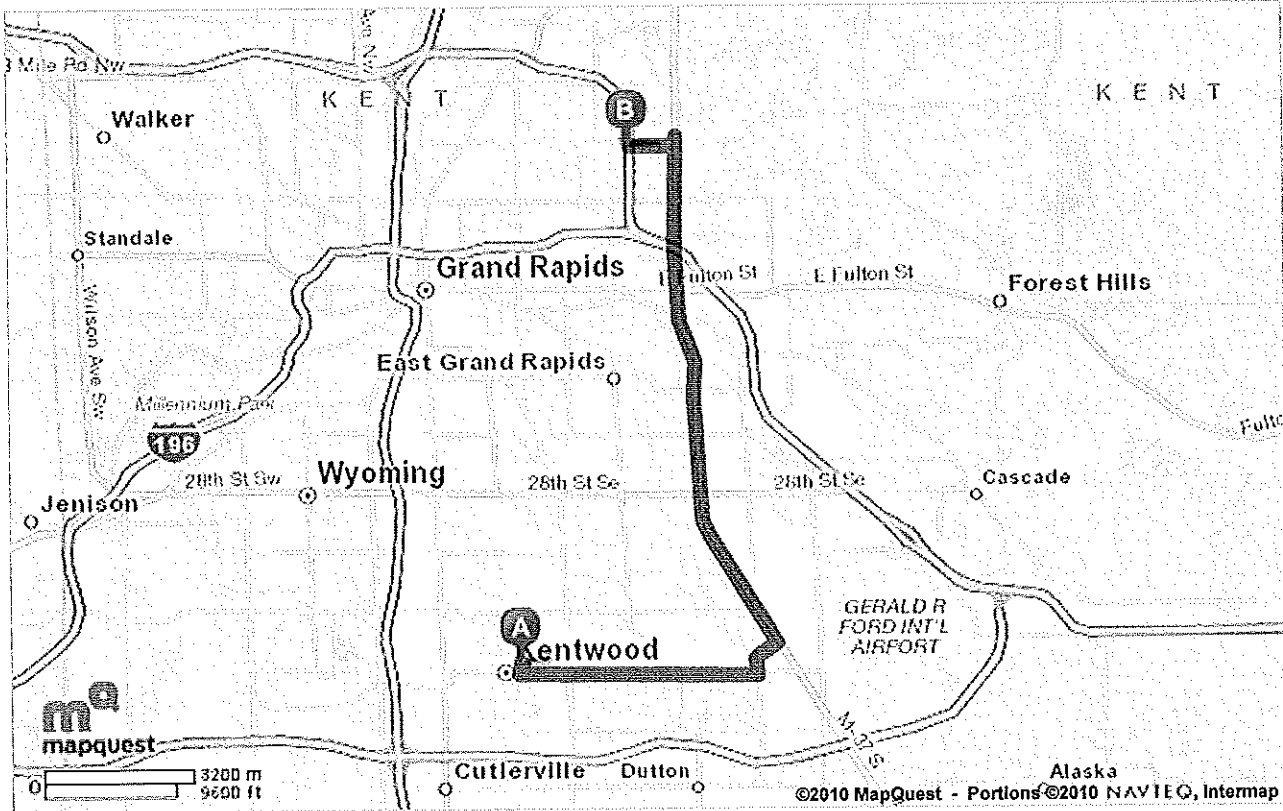

Notes

GRAND RAPIDS CATHOLIC
CENTRAL HIGH SCHOOL
616-365-2931

Trip to:
2700 Knapp St NE
Grand Rapids, MI 49525-4422
14.54 miles
23 minutes

	1110 50th St SE Kentwood, MI 49508-4701	Miles Per Section
●	1. Start out going WEST on 50TH ST SE toward BLAINE AVE SE.	go 0.02 mi
	2. Turn LEFT onto BLAINE AVE SE.	go 0.2 mi
	3. Turn LEFT onto 52ND ST SE.	go 3.7 mi
	4. Turn LEFT onto E PARIS AVE SE. <i>E PARIS AVE SE is 0.1 miles past BAILEY CENTER DR SE</i>	go 0.4 mi
	5. Stay STRAIGHT to go onto BARDEN ST SE.	go 0.4 mi
	6. Turn LEFT onto BROADMOOR AVE SE / M-37 N. Continue to follow M-37 N.	go 7.0 mi
	7. M-37 N becomes M-44 N / E BELTLINE AVE NE.	go 1.9 mi
	8. Make a U-TURN onto M-44 S / E BELTLINE AVE NE. <i>If you reach 3 MILE RD NE you've gone about 0.8 miles too far</i>	go 0.2 mi
	9. Turn RIGHT onto KNAPP ST NE. <i>If you reach EAGLECREST DR NE you've gone about 0.6 miles too far</i>	go 0.7 mi
●	10. 2700 KNAPP ST NE is on the LEFT. <i>Your destination is 0.2 miles past LEFFINGWELL AVE NE</i> <i>If you reach DUNLIN CT NE you've gone about 0.4 miles too far</i>	go 0.01 mi
	2700 Knapp St NE Grand Rapids, MI 49525-4422	14.5 mi

Total Travel Estimate: 14.54 miles 23 minutes

All rights reserved. Use subject to License/Copyright

Directions and maps are informational only. We make no warranties on the accuracy of their content, road conditions or route usability or expeditiousness. You assume all risk of use. MapQuest and its suppliers shall not be liable to you for any loss or delay resulting from your use of MapQuest. Your use of MapQuest means you agree to our [Terms of Use](#)