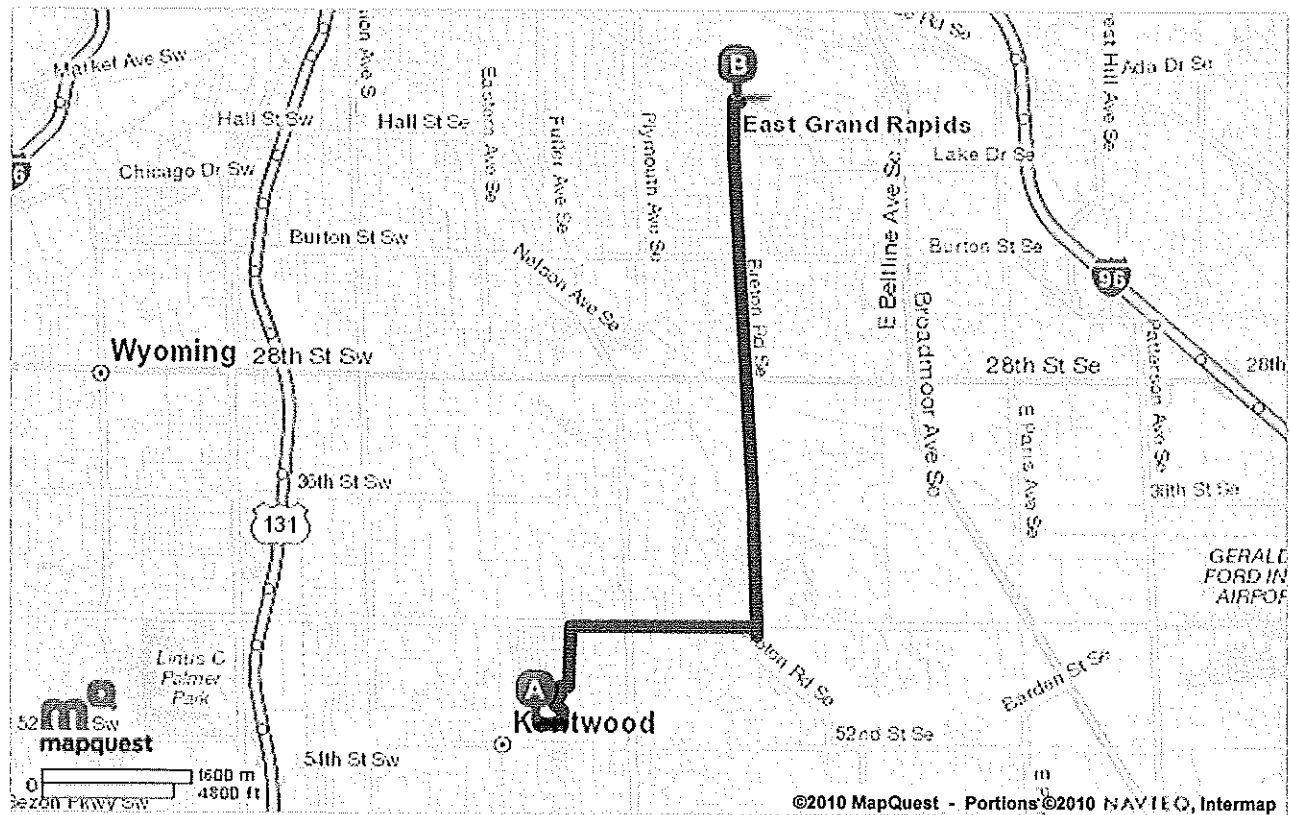

**Trip to:**  
 2425 Lake Dr SE  
 Grand Rapids, MI 49506-3118  
 7.04 miles  
 16 minutes

Notes

EGR MIDDLE SCHOOL  
 616-235-7551  
 616-235-7587

- |   |   | <b>Miles Per Section</b> |
|---|---|--------------------------|
|   | <b>1110 50th St SE</b><br>Kentwood, MI 49508-4701   |                          |
| ● | 1. Start out going EAST on 50TH ST SE toward FULLER AVE SE.   | go 0.2 mi                |
| ↶ | 2. Take the 1st LEFT onto FULLER AVE SE.  | go 0.3 mi                |
| ↷ | 3. Turn RIGHT onto 48TH ST SE.  | go 0.06 mi               |
| ↶ | 4. Turn LEFT onto POINSETTIA AVE SE.  | go 0.5 mi                |
| ↷ | 5. Take the 3rd RIGHT onto 44TH ST SE.  | go 1.4 mi                |
| ↷ | 6. Turn RIGHT onto BRETON RD SE.<br><i>BRETON RD SE is 0.2 miles past APPLEWOOD DR SE</i>                 | go 0.05 mi               |
| ↻ | 7. Make a U-TURN onto BRETON RD SE.<br><i>If you reach COUNTRYWOOD DR SE you've gone a little too far</i> | go 4.4 mi                |
| ↷ | 8. Turn RIGHT onto LAKE DR SE.<br><i>LAKE DR SE is 0.1 miles past GILMOUR ST SE</i>                       | go 0.06 mi               |
| ● | 9. 2425 LAKE DR SE is on the LEFT.<br><i>If you reach KENESAW DR SE you've gone a little too far</i>      | go 0.01 mi               |
|   | <b>2425 Lake Dr SE</b><br>Grand Rapids, MI 49506-3118   | <b>7.0 mi</b>            |

**Total Travel Estimate: 7.04 miles 16 minutes**

All rights reserved. Use subject to License/Copyright

Directions and maps are informational only. We make no warranties on the accuracy of their content, road conditions or route usability or expeditiousness. You assume all risk of use. MapQuest and its suppliers shall not be liable to you for any loss or delay resulting from your use of MapQuest. Your use of MapQuest means you agree to our [Terms of Use](#)