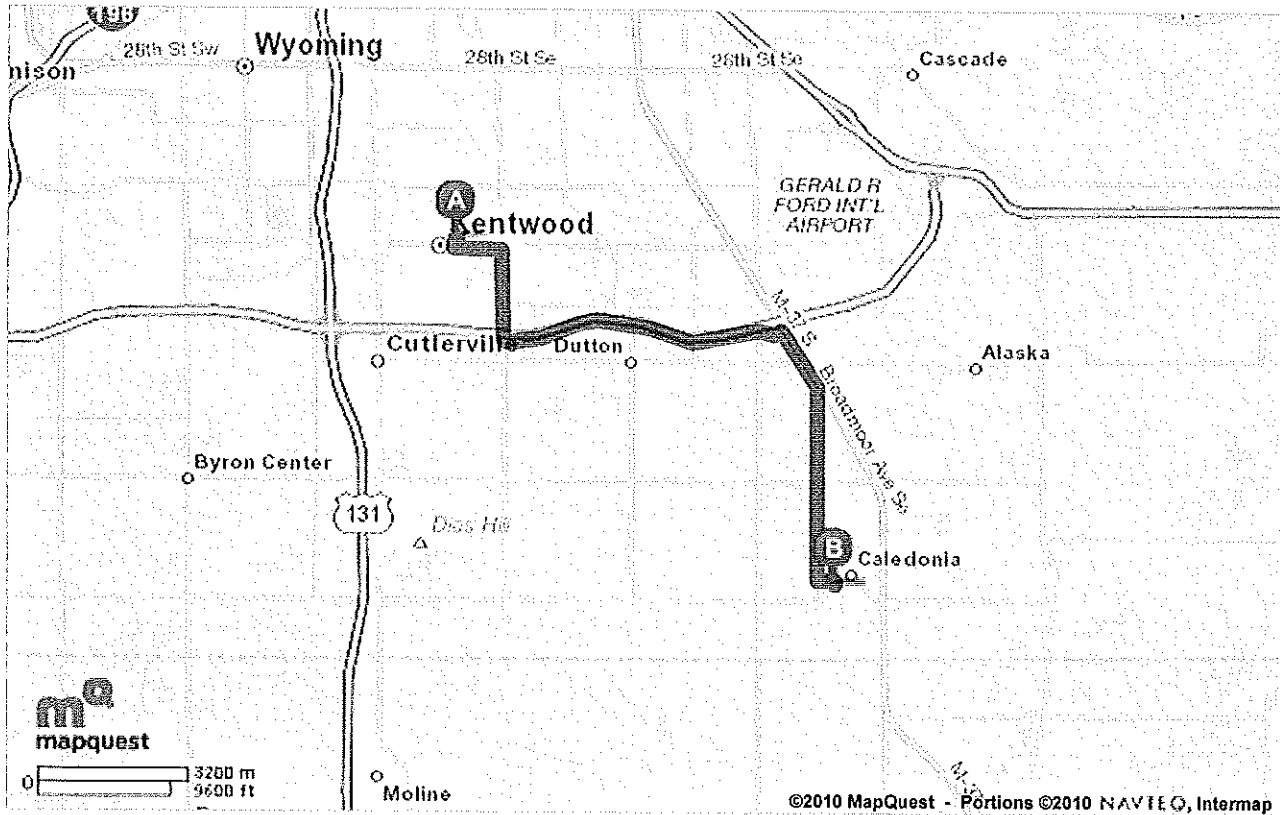

Trip to:
 9757 Duncan Lake Ave SE
 Caledonia, MI 49316-9411
 11.78 miles
 17 minutes

Notes

(CALEDONIA)
 DUNCAN LAKE MIDDLE SCHOOL
 616-891-1380
 616-891-8033

	1110 50th St SE Kentwood, MI 49508-4701	Miles Per Section
●	1. Start out going WEST on 50TH ST SE toward BLAINE AVE SE.	go 0.02 mi
	2. Turn LEFT onto BLAINE AVE SE.	go 0.2 mi
	3. Turn LEFT onto 52ND ST SE.	go 0.7 mi
	4. Turn RIGHT onto KALAMAZOO AVE SE. <i>KALAMAZOO AVE SE is just past NEWCASTLE DR SE</i>	go 1.5 mi
	5. Merge onto M-6 E / PAUL B HENRY FWY via the ramp on the LEFT toward LANSING. <i>If you reach EDGEKNOLL DR SE you've gone about 0.1 miles too far</i>	go 4.0 mi
	6. Take the M-37 exit, EXIT 15, toward GD RAPIDS / HASTINGS.	go 0.6 mi
	7. Turn RIGHT onto BROADMOOR AVE SE / M-37 S.	go 1.1 mi
	8. Turn RIGHT onto KRAFT AVE SE. <i>KRAFT AVE SE is 0.4 miles past 68TH ST SE</i>	go 3.3 mi
	9. Turn LEFT onto JOHNSON ST SE. <i>JOHNSON ST SE is 0.5 miles past 92ND ST SE</i>	go 0.3 mi
	10. Take the 1st RIGHT onto DUNCAN LAKE ST SE. <i>If you reach SCHOOL ST SE you've gone a little too far</i>	go 0.08 mi
●	11. 9757 DUNCAN LAKE AVE SE. <i>If you reach 100TH ST SE you've gone about 0.3 miles too far</i>	go 0.01 mi
	9757 Duncan Lake Ave SE Caledonia, MI 49316-9411	11.8 mi

Total Travel Estimate: 11.78 miles 17 minutes

All rights reserved. Use subject to License/Copyright

Directions and maps are informational only. We make no warranties on the accuracy of their content, road conditions or route usability or expeditiousness. You assume all risk of use. MapQuest and its suppliers shall not be liable to you for any loss or delay resulting from your use of MapQuest. Your use of MapQuest means you agree to our [Terms of Use](#)

**DUNCAN LAKE MIDDLE SCHOOL
9757 DUNCAN LAKE AVE., SE
CALEDONIA, MI 49316
616-891-1380
616-891-8033 FAX**