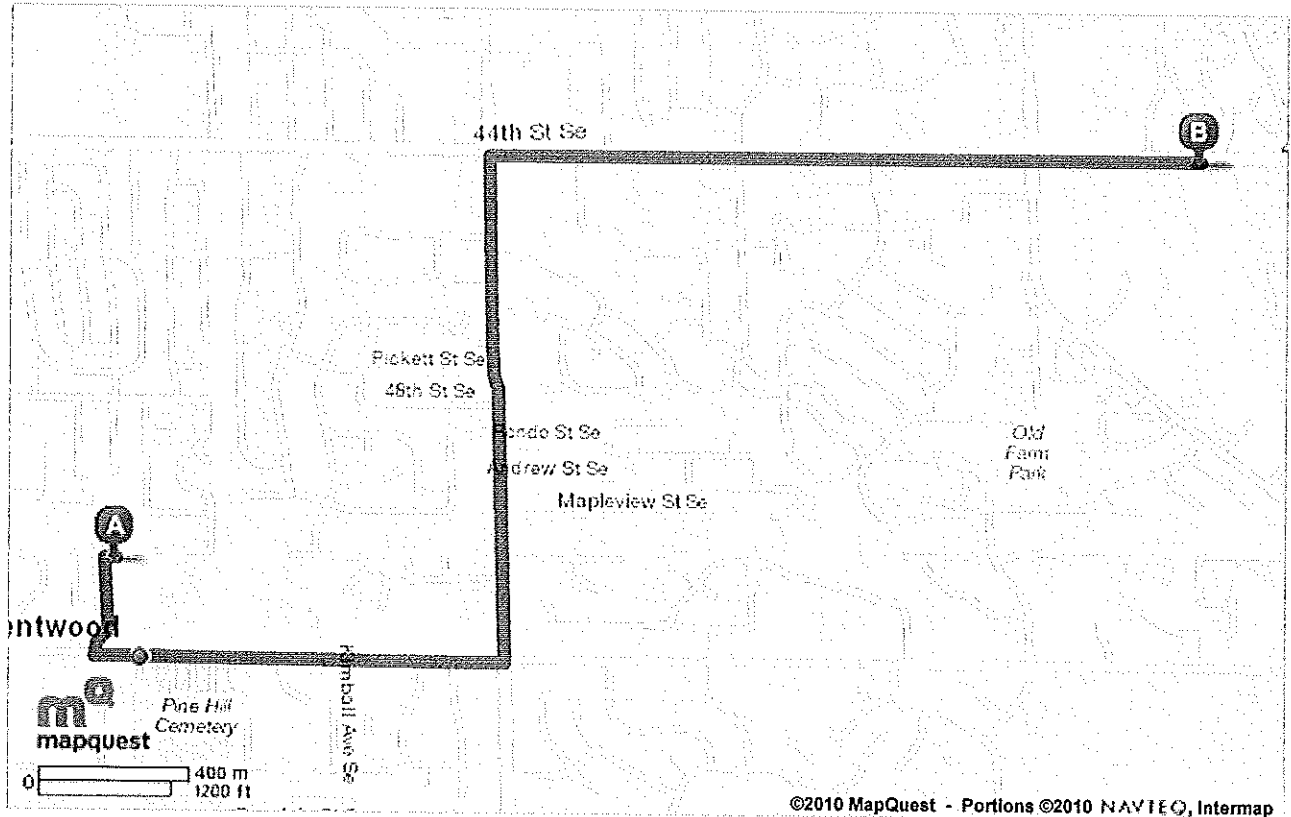

Trip to:
 2674 44th St SE
 Kentwood, MI 49512-3804
3.28 miles
8 minutes

Notes

CRESTWOOD MIDDLE SCHOOL
 616-455-1200
 616-455-2338 FAX

- | | | Miles Per Section |
|---|--|--------------------------|
|  | 1110 50th St SE
Kentwood, MI 49508-4701 | |
| ● | 1. Start out going WEST on 50TH ST SE toward BLAINE AVE SE. | go 0.02 mi |
| ↩ | 2. Turn LEFT onto BLAINE AVE SE. | go 0.2 mi |
| ↩ | 3. Turn LEFT onto 52ND ST SE. | go 0.8 mi |
| ↩ | 4. Turn LEFT onto KALAMAZOO AVE SE.
<i>KALAMAZOO AVE SE is 0.1 miles past NEWCASTLE DR SE</i> | go 1.0 mi |
| ➔ | 5. Turn RIGHT onto 44TH ST SE.
<i>44TH ST SE is 0.1 miles past MEADOWLANE DR SE</i> | go 1.3 mi |
| ● | 6. 2674 44TH ST SE is on the RIGHT.
<i>Your destination is 0.1 miles past BRETON WOODS DR SE</i>
<i>If you reach WALNUT HILLS DR SE you've gone a little too far</i> | go 0.01 mi |
|  | 2674 44th St SE
Kentwood, MI 49512-3804 | 3.3 mi |

Total Travel Estimate: 3.28 miles 8 minutes

All rights reserved. Use subject to License/Copyright

Directions and maps are informational only. We make no warranties on the accuracy of their content, road conditions or route usability or expeditiousness. You assume all risk of use. MapQuest and its suppliers shall not be liable to you for any loss or delay resulting from your use of MapQuest. Your use of MapQuest means you agree to our [Terms of Use](#)