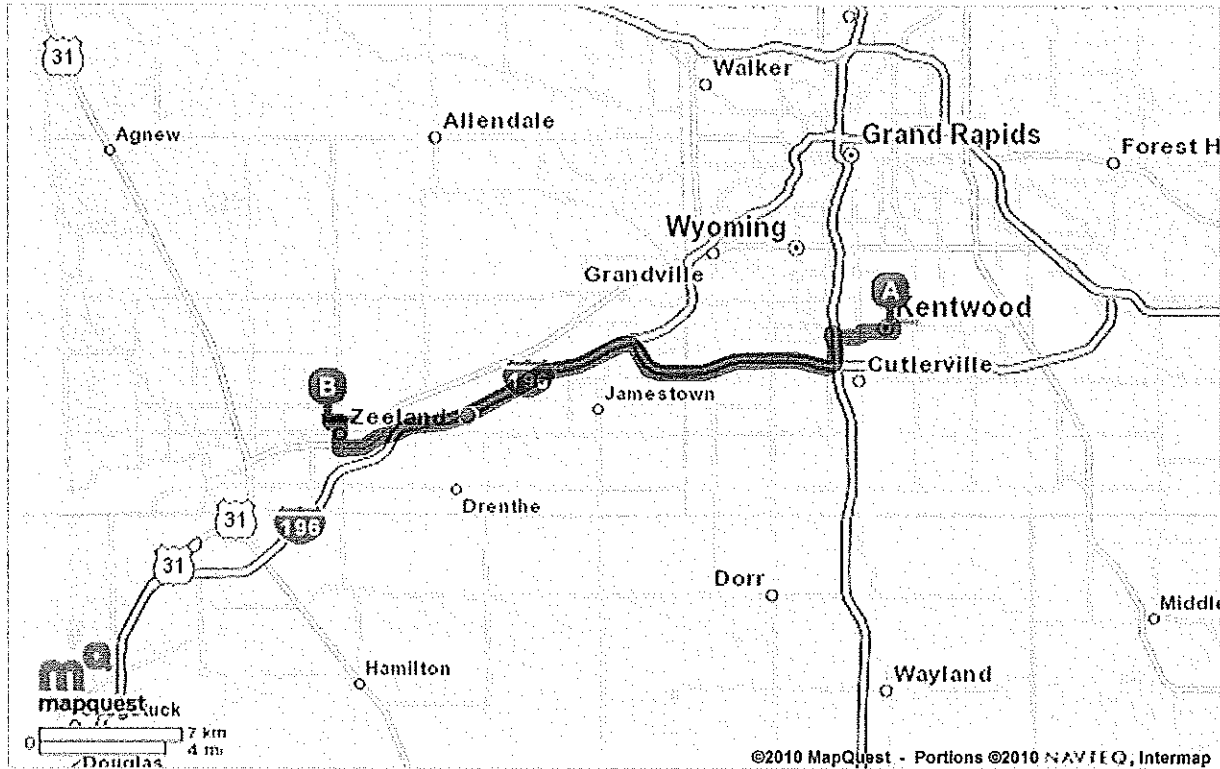

Trip to:
 179 W Roosevelt Ave
 Zeeland, MI 49464-1127
 23.90 miles
 30 minutes

Notes

(ZEELAND)
 CREEKSIDE MIDDLE SCHOOL
 616-748-4541
 616-748-4542

		Miles Per Section
	1110 50th St SE Kentwood, MI 49508-4701	
●	1. Start out going WEST on 50TH ST SE toward BLAINE AVE SE.	go 0.02 mi
	2. Turn LEFT onto BLAINE AVE SE.	go 0.2 mi
	3. Turn RIGHT onto 52ND ST SE.	go 1.1 mi
	4. Stay STRAIGHT to go onto KELLOGG WOODS DR SE.	go 0.3 mi
	5. KELLOGG WOODS DR SE becomes 54TH ST SW.	go 0.9 mi
	6. Merge onto US-131 S toward KALAMAZOO. <i>If you reach CLYDE PARK AVE SW you've gone about 0.1 miles too far</i>	go 0.9 mi
	7. Merge onto M-6 W / PAUL B HENRY FWY via EXIT 77 toward HOLLAND.	go 7.8 mi
	8. Merge onto I-196 W via the exit on the LEFT toward HOLLAND.	go 9.2 mi
	9. Merge onto I-196-BL W via EXIT 55 toward ZEELAND / HOLLAND.	go 2.2 mi
	10. Turn RIGHT onto S STATE ST. <i>S STATE ST is 0.4 miles past S MAPLE ST</i>	go 1.0 mi
	11. Turn LEFT onto W ROOSEVELT AVE. <i>W ROOSEVELT AVE is just past W OAK AVE</i>	go 0.3 mi
●	12. 179 W ROOSEVELT AVE. <i>Your destination is just past N COLONIAL ST If you reach N JEFFERSON ST you've gone a little too far</i>	go 0.01 mi
	179 W Roosevelt Ave Zeeland, MI 49464-1127	23.9 mi

Total Travel Estimate: **23.90 miles** 30 minutes

All rights reserved. Use subject to License/Copyright

Directions and maps are informational only. We make no warranties on the accuracy of their content, road conditions or route usability or expeditiousness. You assume all risk of use. MapQuest and its suppliers shall not be liable to you for any loss or delay resulting from your use of MapQuest. Your use of MapQuest means you agree to our [Terms of Use](#)